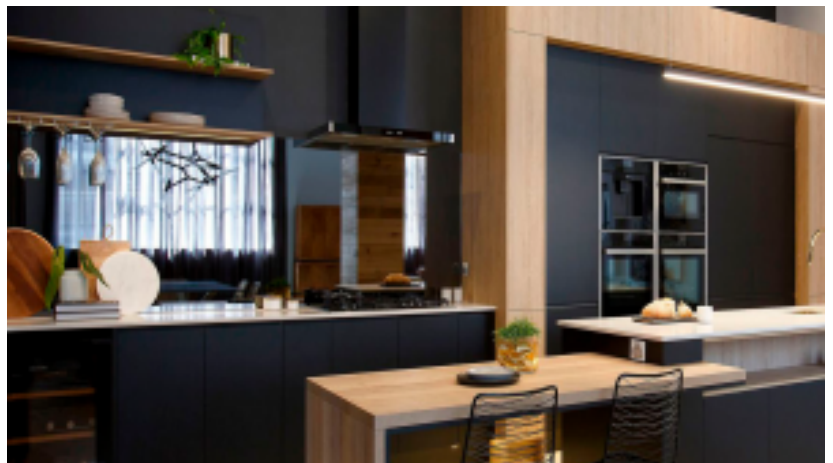

3. Luxurious Industrial

Combining luxurious marble finishes with an industrial palette of black and grey, this [luxurious industrial](#) kitchen style is the ultimate crowd-pleaser. The key to nailing this look is balance. Incorporating crisp lines and interesting textures will ensure your kitchen makeover exudes minimalist industrial chic with a glam twist.

Features often found in a Luxurious Industrial style kitchen:

- Aged surfaces like rustic woods or concrete
- Factory-style pendant lighting