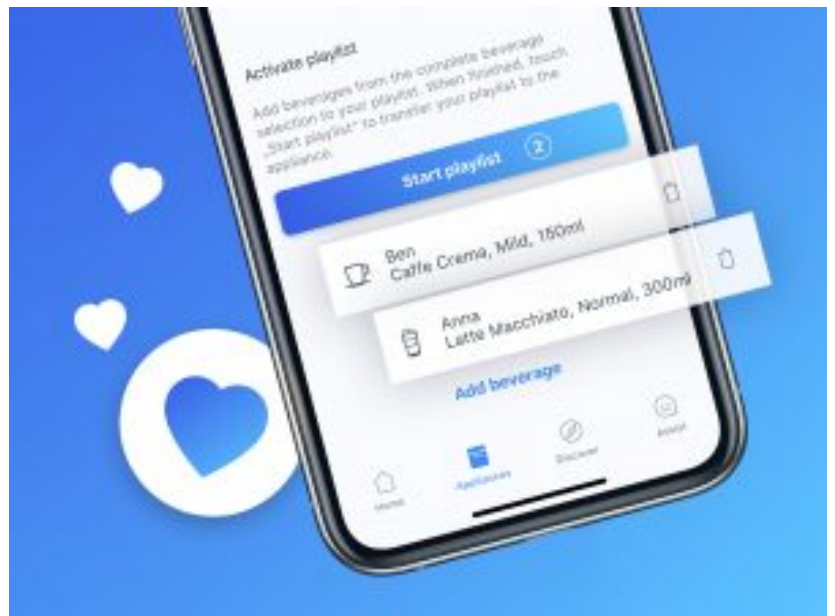

Control your appliance via the home connect app

The Home Connect app lets you monitor and control your appliances no matter where you are. Preheat the oven. Start the coffee machine. Or let

your appliance send you notifications when dinner is ready. Home Connect puts it all at your fingertips.

Inspiration and assistance

The Home Connect app has a range of features to help you get the most out of your NEFF appliance. From inspiring recipes to get your creative juices flowing (hello beetroot tagliatelle!) to easy access to user manuals, tips and tricks and customer service details, inspiration and assistance in the kitchen is but a click away.

Home Connect-enabled appliances

Want to get the convenience of Home Connect in your kitchen? It's already

available in a range of NEFF kitchen appliances including:

Ovens

Inspiration in the kitchen can come from everywhere – even from your oven. Discover a whole new way of cooking with NEFF Home Connect ovens. With a world of recipes that have been created specifically for your smart oven, you can save your favourite recipes and send the settings straight to your oven.

Coffee Machine

In need of caffeine? The NEFF coffee machine allows you to create your favourite coffee straight from the app. Better yet, save all your family and friends' coffee preferences under their name on the app to make coffee preparation easy!