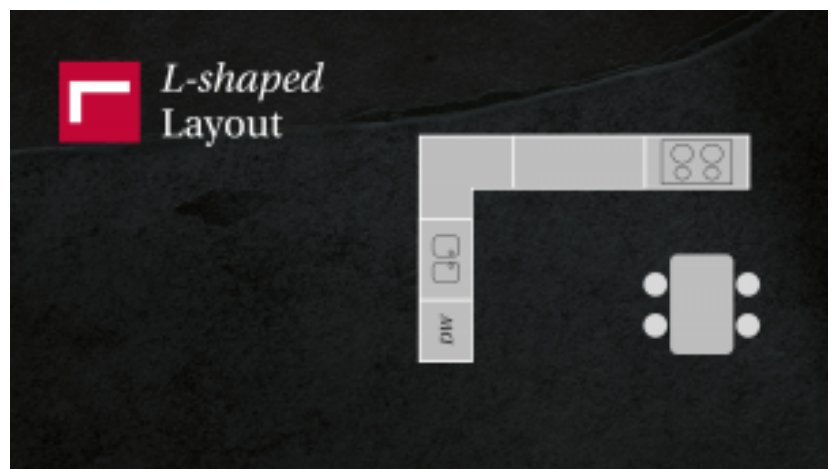

What is an L-shaped kitchen?

An L-shaped kitchen is a design layout that uses two right-angled walls to create a functional space. This means that any cabinetry, bench space and appliances are housed across two walls only, with an open area in the middle.