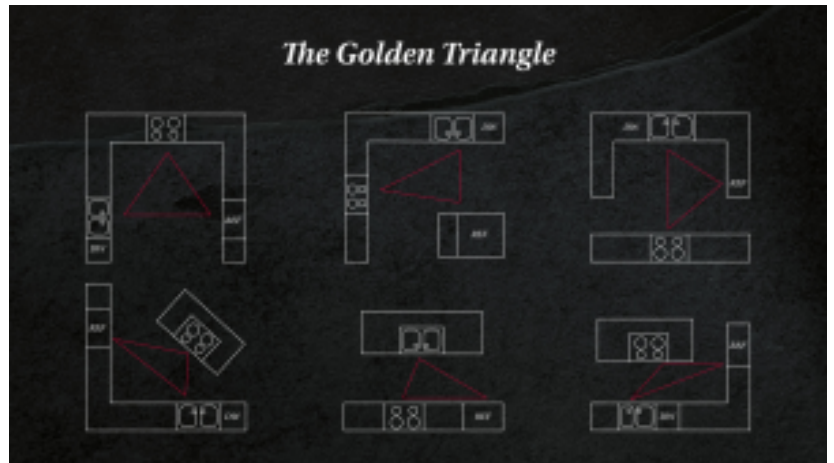

What is an L-shaped kitchen?

An L-shaped kitchen is a design layout that uses two right-angled walls to create a functional space. This means that any cabinetry, bench space and appliances are housed across two walls only, with an open area in the middle.

The open-plan nature of L-shaped kitchens is helpful in extending the size of your kitchen space or leading seamlessly into a dining or lounge room.

How can you make the most of your space with an L-shaped kitchen?

To make the most of your L-shaped kitchen layout, it's important to think about the functionality of your space, which includes the location of major appliances and cupboards.

If you're currently undergoing a [kitchen renovation](#), a good guide to follow is that of the 'kitchen work triangle' – or 'golden triangle'. It's essentially an imaginary triangle that links your sink, cooktop and refrigerator. And while there's no specific rule on how far apart they should be, a general guideline is no less than a metre and no further than 3 metres.