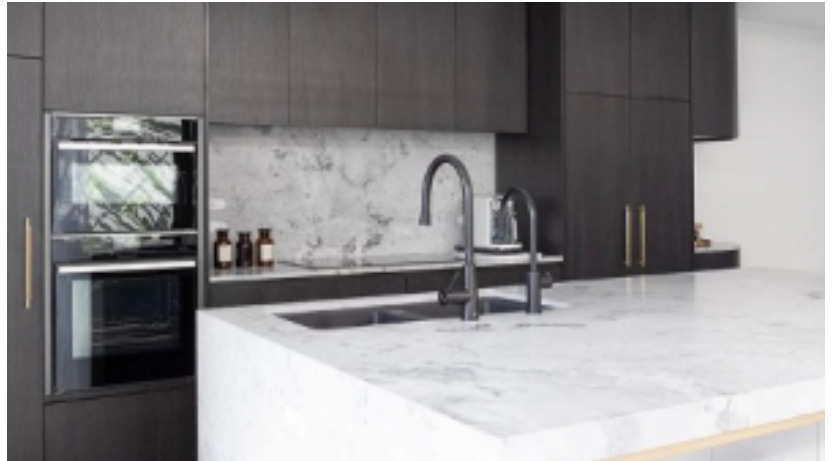

If you're looking for products to match, [NEFF's graphite grey range](#) goes perfectly with brushed gunmetal, while our classic stainless-steel ovens, [including the Choice recommended Slide&Hide® oven](#), can make a bold contrast for brushed brass or black taps.

Wall-mounted

The traditional sink-mounted tap continues to come in and out of fashion – but it's the wall-mounted style that is having a moment in 2023.

Mounting your mixer or spout (or both) to the wall creates an illusion of more space at your sink and on your benchtop, and can act as a stylish feature too.

If you're looking for other products that can be integrated or hidden to create more space, and Choice recommended

And if you're opting for a wall-mounted tap, remember to consider the functionality of it too – such as if it is moveable, has an extendable head or can reach the sides of your sink.

Full-service taps

And finally, there's a growing preference from home renovators to include taps that provide instant hot or cold water.

Convenience is something we're accustomed to in today's age, and this extends to the fixtures in our kitchens.