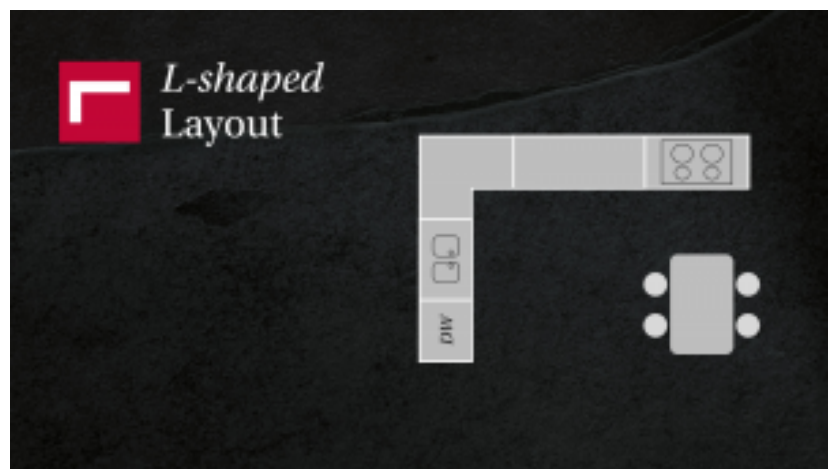

What is an L-shaped kitchen?

An L-shaped kitchen is a design layout that uses two right-angled walls to create a functional space. This means that any cabinetry, bench space and appliances are housed across two walls only, with an open area in the middle.