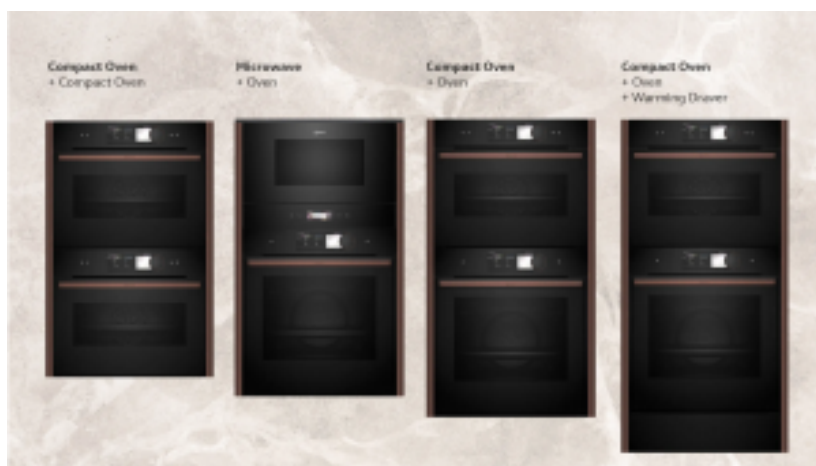

We have a number of Flex Design combination trims to help you create your perfect stack of NEFF appliances. Here are just some examples of how you can mix and match your appliances to suit your cooking needs:

▮ For those with limited space, you can combine a 45cm compact appliance, such as a [compact built-in steam oven](#), with a [14cm warming drawer](#) for a seamless connection.

▮ To keep your dishes warm before a large dinner party, you can combine a [Slide & Hide® oven](#) with a [warming drawer](#) for a holistic kitchen design.

▮ And for those who need to double their oven space or diversify their appliances, you can effortlessly stack a [60cm oven with steam](#) with a [45cm compact oven with microwave function](#).